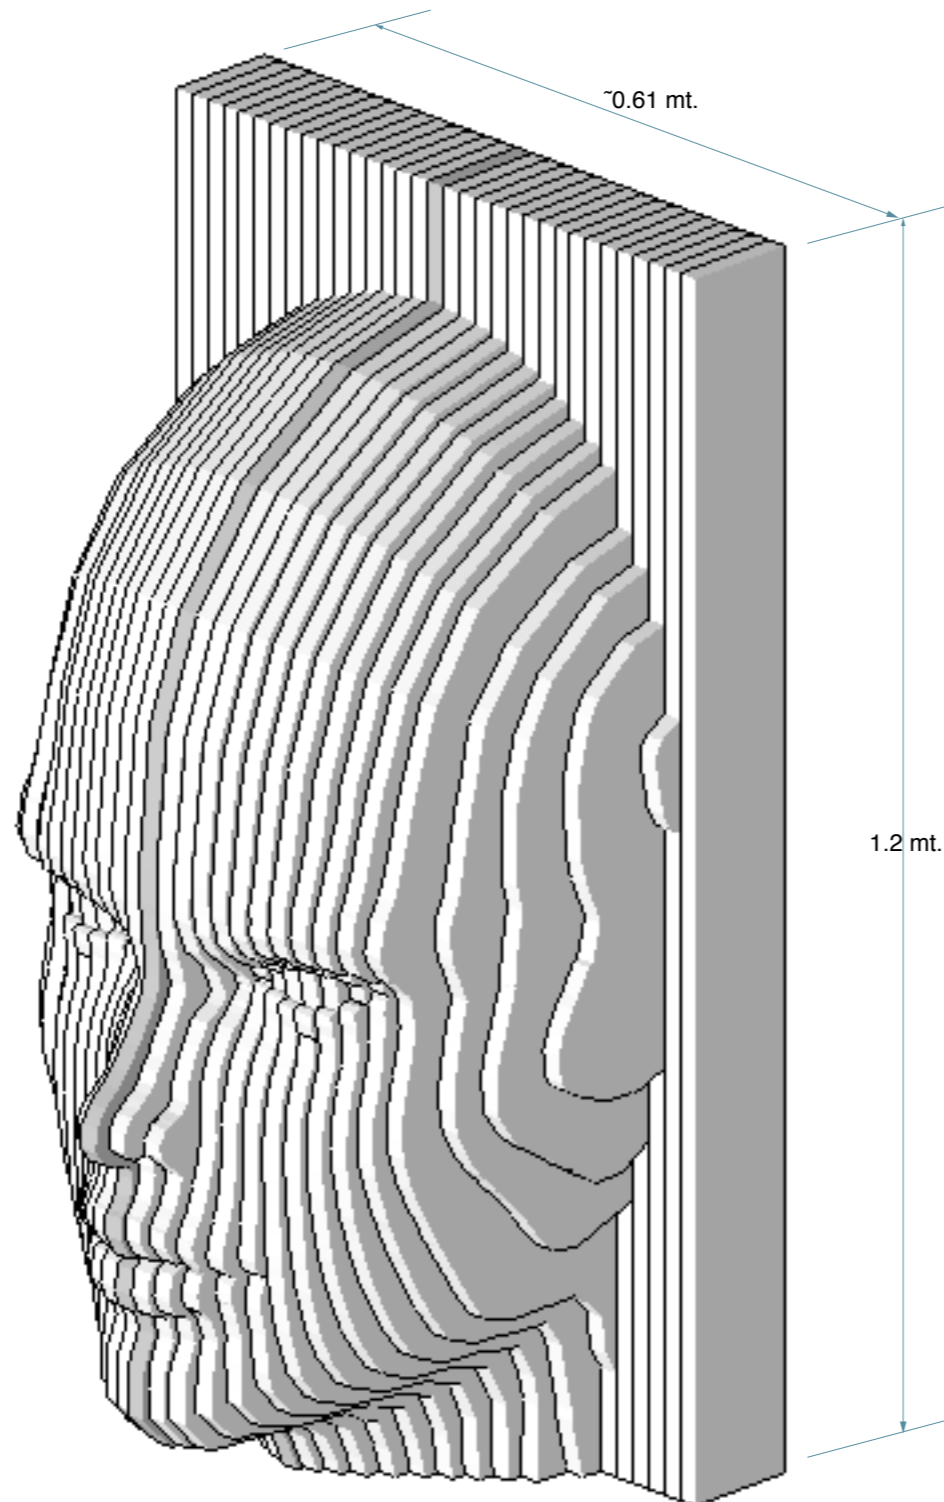

face model

33 slices 18.5 x 1200 X x mm

face model

slice codes